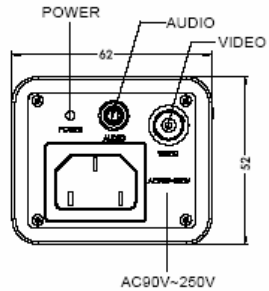

Internal / External (LineLock) synchronization

Backlight compensation

Automatic gain control (AGC)

4 optional back panels

DC12V / AC24V / AC90V~260V switching power source

NU-TEC
Security
Products

10 Johnson St.
Wynnum Qld

(07) 3396 9546

SPECIFICATIONS

Model	NTD0972 (MID-RES)	NTD0973 (HI-RES)
Image device	SONY CCD 1/3" interline	
Picture elements	Total: NTSC 537(H)X 505(V) PAL 537(H)X 597(V) Effective: NTSC 510(H)X 492(V) PAL 500(H)X 582(V)	Total: NTSC 811(H)X 508(V) PAL 795(H)X 596(V) Effective: NTSC 768(H)X 494(V) PAL 752(H)X 582(V)
Scanning system	NTSC standard 525 lines, 30 frames/sec PAL standard 625 lines, 25 frames/sec	
Synchronizing system	Internal/Line lock (AC)	More than 560 TV Lines
Horizontal resolution	More than 420 TV Lines	
Electronic shutter control	Switch ON/OFF, Auto-Electronic shutter (1/60 ~ 1/100000) NTSC, (1/50 ~ 1/100000) PAL	
Gamma	0.45	
Mechanical iris	Video Drive/DC Drive Auto Iris Lens	
Minimum illumination	1 Lux./F1.2	2 Lux./F1.2
Video output level	1Vp-p/75 ohms, composite	
Video S/N ratio	46dB (AGC OFF)	
White balance	AWB (2000°K ~ 10000°K), Push lock (2000°K ~ 10000° K)	
Backlight Compensation	Switch ON/OFF, Advanced Digital AE Window Detection	
Operating temperature	50°C ~ -10°C	
Storage temperature	80°C ~ -20°C	
Power requirement	DC12V/AC24V/AC90~250V	
Power consumption	DC12V Typical 180mA	DC12V Typical 140mA
Dimensions	133(L) x 62(W) x 52(H) mm	
Weight	500g	
Audio output	0db(MIN)	