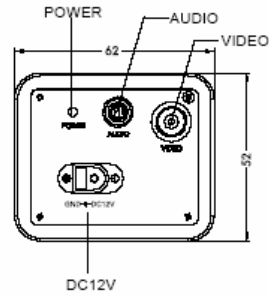

Internal / External (LineLock) synchronization

Backlight compensation

Automatic gain control (AGC)

4 optional back panels

DC12V / AC24V / AC90V~260V switching power source

NU-TEC
Security
Products

10 Johnson St.
Wynnum Qld

(07) 3396 9546

SPECIFICATIONS

Model	NTD0972 (MID-RES)	NTD0973 (HI-RES)
Image device	SONY CCD 1/3" interline	
Picture elements	Total: NTSC 537(H)X 505(V) PAL 537(H)X 597(V) Effective: NTSC 510(H)X 492(V) PAL 500(H)X 582(V)	Total: NTSC 811(H)X 508(V) PAL 795(H)X 596(V) Effective: NTSC 768(H)X 494(V) PAL 752(H)X 582(V)
Scanning system	NTSC standard 525 lines, 30 frames/sec PAL standard 625 lines, 25 frames/sec	
Synchronizing system	Internal/Line lock (AC)	More than 560 TV Lines
Horizontal resolution	More than 420 TV Lines	
Electronic shutter control	Switch ON/OFF, Auto-Electronic shutter (1/60 ~ 1/100000) NTSC, (1/50 ~ 1/100000) PAL	
Gamma	0.45	
Mechanical iris	Video Drive/DC Drive Auto Iris Lens	
Minimum illumination	1 Lux./F1.2	2 Lux./F1.2
Video output level	1Vp-p/75 ohms, composite	
Video S/N ratio	46dB (AGC OFF)	
White balance	AWB (2000°K ~ 10000°K), Push lock (2000°K ~ 10000° K)	
Backlight Compensation	Switch ON/OFF, Advanced Digital AE Window Detection	
Operating temperature	50°C ~ -10°C	
Storage temperature	80°C ~ -20°C	
Power requirement	DC12V/AC24V/AC90~250V	
Power consumption	DC12V Typical 180mA	DC12V Typical 140mA
Dimensions	133(L) x 62(W) x 52(H) mm	
Weight	500g	
Audio output	0db(MIN)	