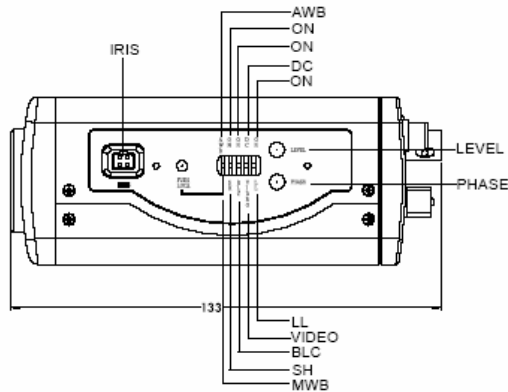

Internal / External (LineLock) synchronization

Backlight compensation

Automatic gain control (AGC)

4 optional back panels

DC12V / AC24V / AC90V~260V switching power source

NU-TEC
Security
Products

10 Johnson St.
Wynnum Qld

(07) 3396 9546

SPECIFICATIONS

Model	NTD0972 (MID-RES)	NTD0973 (HI-RES)
Image device	SONY CCD 1/3" interline	
Picture elements	Total: NTSC 537(H)X 505(V) PAL 537(H)X 597(V) Effective: NTSC 510(H)X 492(V) PAL 500(H)X 582(V)	Total: NTSC 811(H)X 508(V) PAL 795(H)X 596(V) Effective: NTSC 768(H)X 494(V) PAL 752(H)X 582(V)
Scanning system	NTSC standard 525 lines, 30 frames/sec PAL standard 625 lines, 25 frames/sec	
Synchronizing system	Internal/Line lock (AC)	More than 560 TV Lines
Horizontal resolution	More than 420 TV Lines	
Electronic shutter control	Switch ON/OFF, Auto-Electronic shutter (1/60 ~ 1/100000) NTSC, (1/50 ~ 1/100000) PAL	
Gamma	0.45	
Mechanical iris	Video Drive/DC Drive Auto Iris Lens	
Minimum illumination	1 Lux./F1.2	2 Lux./F1.2
Video output level	1Vp-p/75 ohms, composite	
Video S/N ratio	46dB (AGC OFF)	
White balance	AWB (2000°K ~ 10000°K), Push lock (2000°K ~ 10000° K)	
Backlight Compensation	Switch ON/OFF, Advanced Digital AE Window Detection	
Operating temperature	50°C ~ -10°C	
Storage temperature	80°C ~ -20°C	
Power requirement	DC12V/AC24V/AC90~250V	
Power consumption	DC12V Typical 180mA	DC12V Typical 140mA
Dimensions	133(L) x 62(W) x 52(H) mm	
Weight	500g	
Audio output	0db(MIN)	