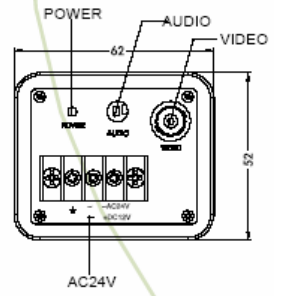

Internal / External (LineLock) synchronization

Backlight compensation

Automatic gain control (AGC)

4 optional back panels

DC12V / AC24V / AC90V~260V switching power source

NU-TEC
Security
Products

10 Johnson St.
Wynnum Qld

(07) 3396 9546

SPECIFICATIONS

Model	NTD0972 (MID-RES)	NTD0973 (HI-RES)
Image device	SONY CCD 1/3" interline	
Picture elements	Total: NTSC 537(H)X 505(V) PAL 537(H)X 597(V) Effective: NTSC 510(H)X 492(V) PAL 500(H)X 582(V)	Total: NTSC 811(H)X 508(V) PAL 795(H)X 596(V) Effective: NTSC 768(H)X 494(V) PAL 752(H)X 582(V)
Scanning system	NTSC standard 525 lines, 30 frames/sec PAL standard 625 lines, 25 frames/sec	
Synchronizing system	Internal/Line lock (AC)	More than 560 TV Lines
Horizontal resolution	More than 420 TV Lines	
Electronic shutter control	Switch ON/OFF, Auto-Electronic shutter (1/60 ~ 1/100000) NTSC, (1/50 ~ 1/100000) PAL	
Gamma	0.45	
Mechanical iris	Video Drive/DC Drive Auto Iris Lens	
Minimum illumination	1 Lux./F1.2	2 Lux./F1.2
Video output level	1Vp-p/75 ohms, composite	
Video S/N ratio	46dB (AGC OFF)	
White balance	AWB (2000°K ~ 10000°K), Push lock (2000°K ~ 10000° K)	
Backlight Compensation	Switch ON/OFF, Advanced Digital AE Window Detection	
Operating temperature	50°C ~ -10°C	
Storage temperature	80°C ~ -20°C	
Power requirement	DC12V/AC24V/AC90~250V	
Power consumption	DC12V Typical 180mA	DC12V Typical 140mA
Dimensions	133(L) x 62(W) x 52(H) mm	
Weight	500g	
Audio output	0db(MIN)	