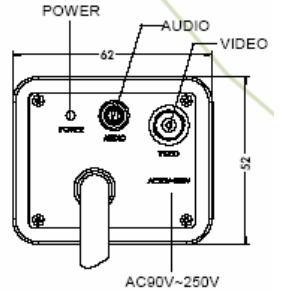

Internal / External (LineLock) synchronization

Backlight compensation

Automatic gain control (AGC)

4 optional back panels

DC12V / AC24V / AC90V~260V switching power source

NU-TEC
Security
Products

10 Johnson St.
Wynnum Qld

(07) 3396 9546

SPECIFICATIONS

Model	NTD0972 (MID-RES)	NTD0973 (HI-RES)
Image device	SONY CCD 1/3" interline	
Picture elements	Total: NTSC 537(H)X 505(V) PAL 537(H)X 597(V) Effective: NTSC 510(H)X 492(V) PAL 500(H)X 582(V)	Total: NTSC 811(H)X 508(V) PAL 795(H)X 596(V) Effective: NTSC 768(H)X 494(V) PAL 752(H)X 582(V)
Scanning system	NTSC standard 525 lines, 30 frames/sec PAL standard 625 lines, 25 frames/sec	
Synchronizing system	Internal/Line lock (AC)	More than 560 TV Lines
Horizontal resolution	More than 420 TV Lines	
Electronic shutter control	Switch ON/OFF, Auto-Electronic shutter (1/60 ~ 1/100000) NTSC, (1/50 ~ 1/100000) PAL	
Gamma	0.45	
Mechanical iris	Video Drive/DC Drive Auto Iris Lens	
Minimum illumination	1 Lux./F1.2	2 Lux./F1.2
Video output level	1Vp-p/75 ohms, composite	
Video S/N ratio	46dB (AGC OFF)	
White balance	AWB (2000°K ~ 10000°K), Push lock (2000°K ~ 10000° K)	
Backlight Compensation	Switch ON/OFF, Advanced Digital AE Window Detection	
Operating temperature	50°C ~ -10°C	
Storage temperature	80°C ~ -20°C	
Power requirement	DC12V/AC24V/AC90~250V	
Power consumption	DC12V Typical 180mA	DC12V Typical 140mA
Dimensions	133(L) x 62(W) x 52(H) mm	
Weight	500g	
Audio output	0db(MIN)	